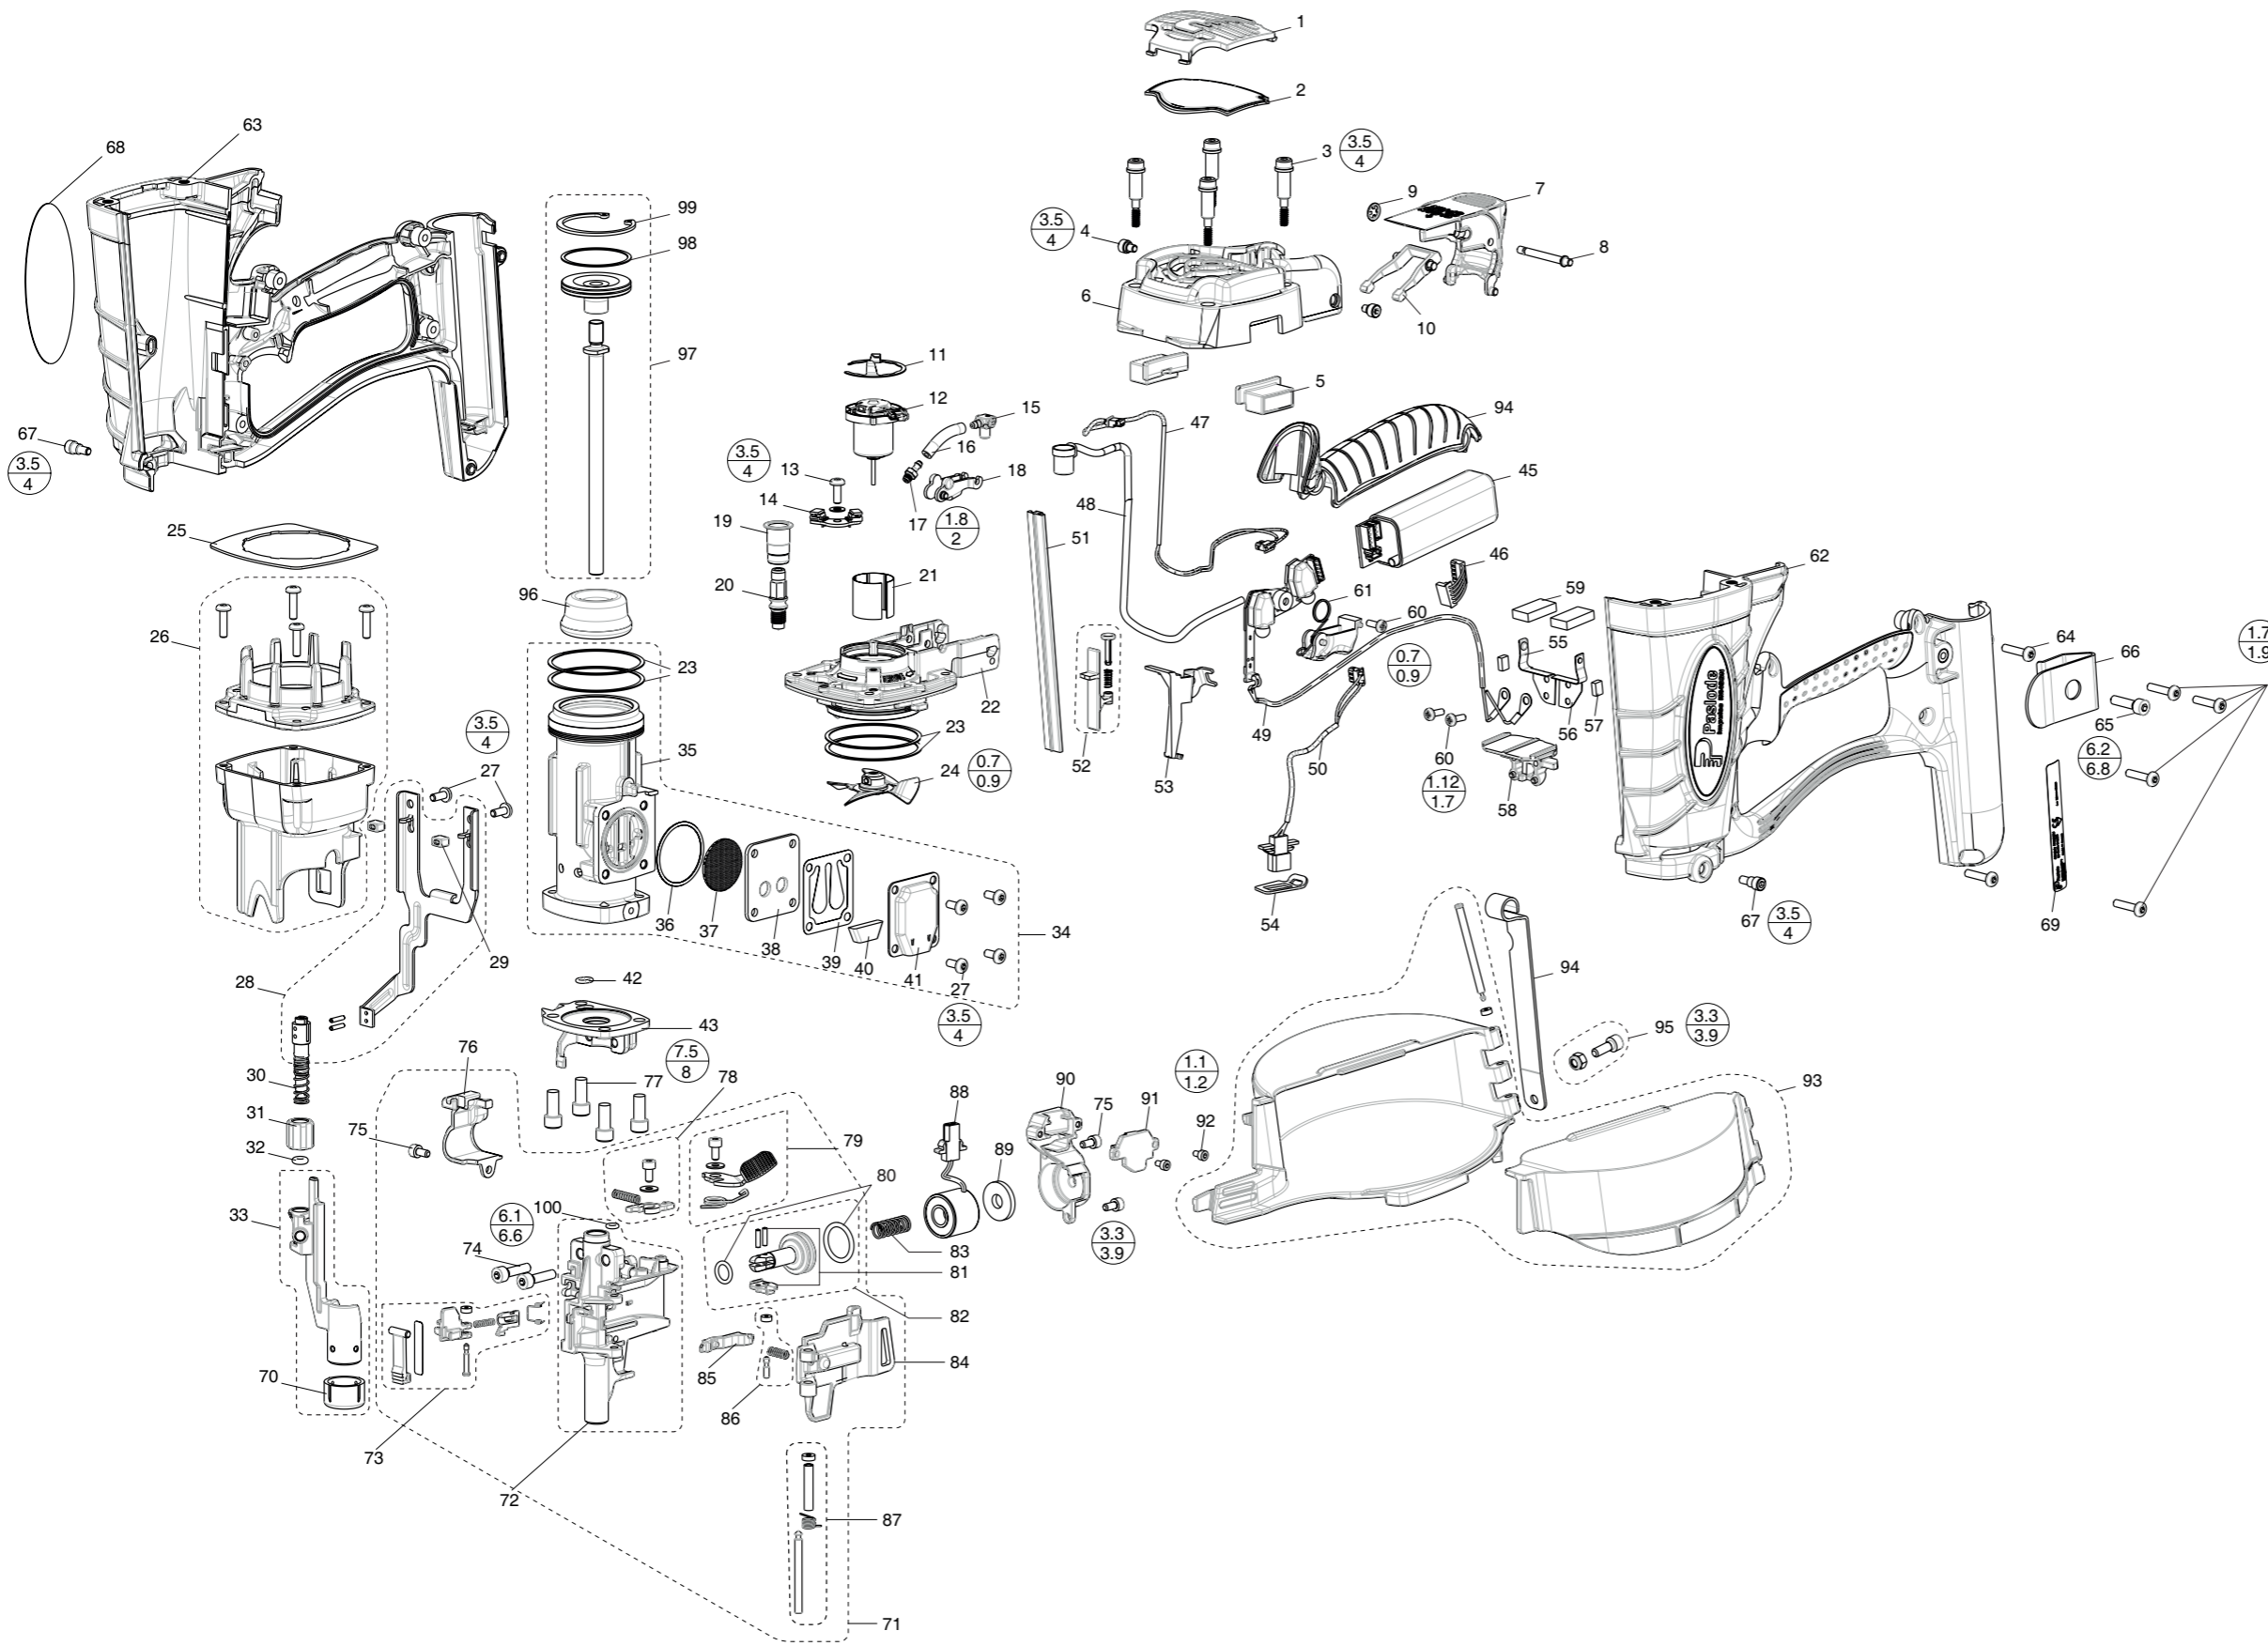

## TOOL SCHEMATIC AND PARTS

An Illinois Tool Works Company  
Route de Lyon - BP 104  
F - 26501 Bourg Les Valence - Cedex France

019014-3  
02/15

TORQUE VALUES	
MIN	N.m
MAX	

1	904555	1	Grille
2	900648	1	Filter
3	901064	4	Screw, SHC Shoulder 8-32x1 3/8
4	904557	2	Screw SHC
5	904597	2	Wear Pad-upper
6	904551	1	Cop Cylinder Head
7	904550	1	Fuel door
8	902230	1	Pin-Fuel door
9	902235	1	Clip fuel door
10	904544	1	Dosing lever
11	901119	1	Retaining ring, motor
12	901112	1	Motor assembly
13	900596	1	SEMS Screw torx
14	900739	1	Circuit board
15	902406	1	Fuel block
16	904546	1	Fuel tube
17	904517	1	Fuel bard
18	904521	1	Pivot arm
19	900785	1	Insulator
20	900714	1	Spark plug assembly
21	401356	1	Motor sleeve
22	904504	1	Cylinder head
23	900612	4	Seal ring
24	900709	1	Fan assembly
25	900700	1	Air dam
26	904570	1	Combustion chamber
27	405140	6	Screw torx
28	019151	1	Upper yoke assembly
29	900707	2	Bumper yoke
30	904594	1	Combustion chamber spring
31	019152	1	Knob
32	014415	1	O'ring knob
33	019153	1	Probe assembly
34	904581	1	Cylinder assembly
35	904503	1	Cylinder sleeve
36	900616	1	O ring exhaust
37	901089	1	Disk filter
38	900665	1	Reed plate
39	900664	1	Reed valve
40	900609	1	Muffler
41	900668	1	Cover muffler
42	904523	1	O'ring, sleeve
43	019154	1	Bottom plate
44	901044	1	Soft grip
45	904510	1	Spark unit
46	900662	1	Wire harness
47	904562	1	Fan motor harness
48	904567	1	Spark plug wire assembly
49	904511	1	Molded circuit assembly
50	904561	1	Wire harness
51	900620	1	Front channel
52	900726	1	Slide switch assembly
53	904532	1	Wire clip
54	904558	1	Connector bracket
55	903003	1	Battery contact right position positive
56	903004	1	Battery contact left position negative
57	904572	2	Pad terminal
58	904527	1	Battery interface black
59	904571	2	Pad, Battery
60	404702	3	Screw 6-19 x 3/8"
61	901082	1	Trigger assembly
62	904508	1	Handle left
63	904507	1	Handle right
64	901066	6	Screw 8-16 x 3/4"
65	004618	1	Screw insert belt hook
66	904541	1	Belt hook
67	900792	2	Shoulder screw 8-32
68	019155	2	Label carter
69	019156	1	Name plate
70	576340	2	No mar tip
71	019158	1	Nose assembly
72	019159	1	Nose 43501001
73	019161	1	LNLO assembly
74	019162	2	Screw CHC M5-20
75	576314	3	Screw CHC H504070B08
76	576346	1	Feed Cover
77	904576	4	Screw 1/4 - 20 x 5/8"
78	019165	1	LNLO Lever assembly
79	019166	1	Door Lock assembly
80	019167	1	Feed piston o'rings
81	019168	1	Feed powl & pins
82	019169	1	Feed piston assembly
83	904524	1	Feed piston spring
84	576348	1	Door
85	576331	1	Claw pad
86	019173	1	Nail pad axis assembly
87	019174	1	Door pin assembly
88	904563	1	Terminated magnet assembly
89	904540	1	Bumper claw piston
90	019175	1	Magnet support
91	019176	1	Magnet cover plug
▲ 92	019177	2	Screw plastite 3x8
93	019178	1	Magazine assembly
94	019179	1	Magazine bracket
95	019181	1	Magazine screw + bolt
96	900680	1	Bumper
97	019182	1	Piston assembly
98	403098	1	Piston ring
99	403099	1	Retaining ring
100	019183	1	Channel o'ring